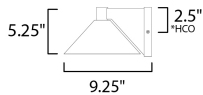

LAMPING

INPUT VOLTAGE : 120V
LUMENS : 405 Rated (394 Del.)
BULB : 1 x 8W LED PCB Integrated , 8W Total
BULB INCLUDED : (Integrated)
DIMMABLE : Y
CRI : 90 CRI
COLOR_TEMP : 3000K
LIGHTING_DIRECTION : Down

FINISHES OPTION

- Black (BK)
- Brushed Aluminum (AL)

MATERIAL

Aluminum